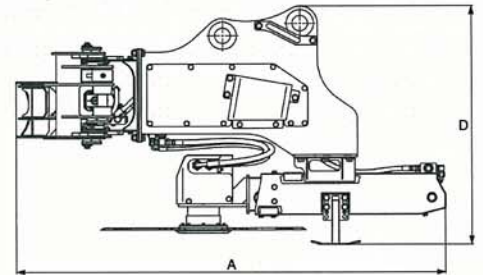

Multi Cutter (Rotary Blade Type)

- Suitable for cutting sugarcane.
- Enables speedy work.

Specifications

Item	Specification
Appropriate model (m ³)	0.14~0.22/0.28~0.40
Model	SCR40
Attachment Weight (kg)	400
A: Overall length (mm)	1,775
B: Overall width with claw open (mm)	1,365
C: Overall width with claw closed (mm)	850
D: Overall height (mm)	1,000
E: Max. opening width (mm)	1,190
F: Rotary blade diameter (mm)	850
Rated speed (rpm)	575
Max. speed (rpm)	690
Rated pressure (MPa)	20.6

Grapple Cutter (Scissors Type)

- Suitable for cutting sugarcane, bushes, etc.
- Easily changed bolt-mounted scissors.

Specifications

Item	Specification
Appropriate model (m ³)	0.28~0.40
Model	SCC60
Attachment Weight (kg)	440
A: Overall length (mm)	1,090
B: Overall width with claw open (mm)	1,225
C: Overall width with claw closed (mm)	830
D: Overall height (mm)	1,010
E: Max. opening width (mm)	950
Rated pressure (MPa)	20.6