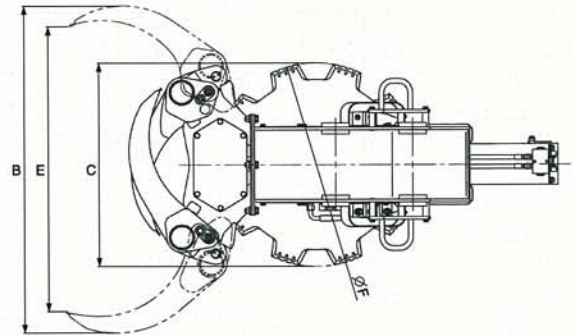

Multi Cutter (Rotary Blade Type)

- Suitable for cutting sugarcane.
- Enables speedy work.

Specifications

Item	Specification
Appropriate model (m ³)	0.14~0.22/0.28~0.40
Model	SCR40
Attachment Weight (kg)	400
A: Overall length (mm)	1,775
B: Overall width with claw open (mm)	1,365
C: Overall width with claw closed (mm)	850
D: Overall height (mm)	1,000
E: Max. opening width (mm)	1,190
F: Rotary blade diameter (mm)	850
Rated speed (rpm)	575
Max. speed (rpm)	690
Rated pressure (MPa)	20.6

Grapple Cutter (Scissors Type)

- Suitable for cutting sugarcane, bushes, etc.
- Easily changed bolt-mounted scissors.

Specifications

Item	Specification
Appropriate model (m ³)	0.28~0.40
Model	SCC60
Attachment Weight (kg)	440
A: Overall length (mm)	1,090
B: Overall width with claw open (mm)	1,225
C: Overall width with claw closed (mm)	830
D: Overall height (mm)	1,010
E: Max. opening width (mm)	950
Rated pressure (MPa)	20.6