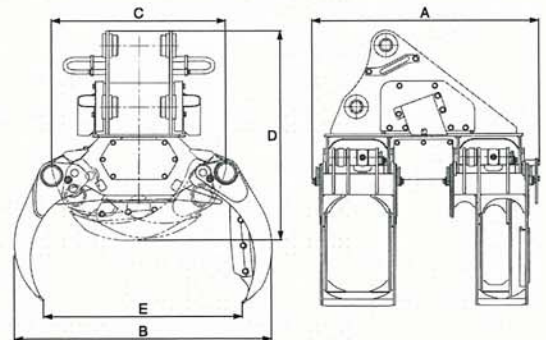

Multi Cutter (Rotary Blade Type)

- Suitable for cutting sugarcane.
- Enables speedy work.

Specifications

Item	Specification
Appropriate model (m ³)	0.14~0.22/0.28~0.40
Model	SCR40
Attachment Weight (kg)	400
A: Overall length (mm)	1,775
B: Overall width with claw open (mm)	1,365
C: Overall width with claw closed (mm)	850
D: Overall height (mm)	1,000
E: Max. opening width (mm)	1,190
F: Rotary blade diameter (mm)	850
Rated speed (rpm)	575
Max. speed (rpm)	690
Rated pressure (MPa)	20.6

Grapple Cutter (Scissors Type)

- Suitable for cutting sugarcane, bushes, etc.
- Easily changed bolt-mounted scissors.

Specifications

Item	Specification
Appropriate model (m ³)	0.28~0.40
Model	SCC60
Attachment Weight (kg)	440
A: Overall length (mm)	1,090
B: Overall width with claw open (mm)	1,225
C: Overall width with claw closed (mm)	830
D: Overall height (mm)	1,010
E: Max. opening width (mm)	950
Rated pressure (MPa)	20.6