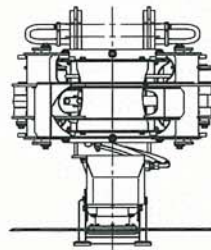

Multi Cutter (Rotary Blade Type)

- Suitable for cutting sugarcane.
- Enables speedy work.

Specifications

Item	Specification
Appropriate model (m ³)	0.14~0.22/0.28~0.40
Model	SCR40
Attachment Weight (kg)	400
A: Overall length (mm)	1,775
B: Overall width with claw open (mm)	1,365
C: Overall width with claw closed (mm)	850
D: Overall height (mm)	1,000
E: Max. opening width (mm)	1,190
F: Rotary blade diameter (mm)	850
Rated speed (rpm)	575
Max. speed (rpm)	690
Rated pressure (MPa)	20.6

Grapple Cutter (Scissors Type)

- Suitable for cutting sugarcane, bushes, etc.
- Easily changed bolt-mounted scissors.

Specifications

Item	Specification
Appropriate model (m ³)	0.28~0.40
Model	SCC60
Attachment Weight (kg)	440
A: Overall length (mm)	1,090
B: Overall width with claw open (mm)	1,225
C: Overall width with claw closed (mm)	830
D: Overall height (mm)	1,010
E: Max. opening width (mm)	950
Rated pressure (MPa)	20.6